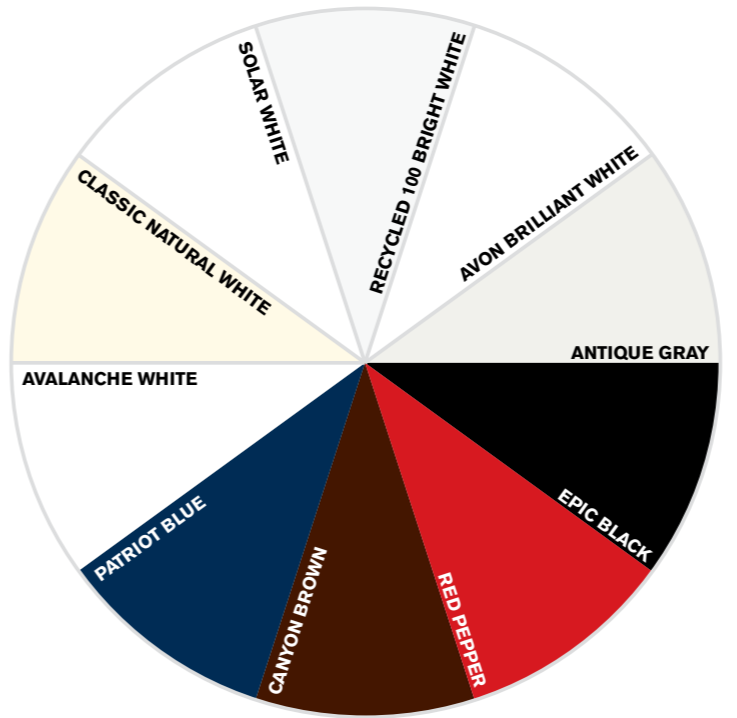

DIGITAL

CLASSIC CREST® PAPERS